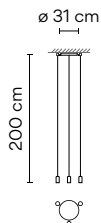

0363

Finishes
● 04/ __ Black (RAL 9005)

LED temperature colour
/1_ 2700 K CRI >80 1471 lm 109 lm/W

Control
0363 __ / _ A
DALI-2, 1-10V, Push

0363 __ / _ Z
Casambi

Materials
Diffuser: Polycarbonate. Body: Aluminum.
Canopy: Steel.

Light Source and electronics
3 x LED 4,5 W 350 mA
Constant Current 350 mA
100~240V 50/60Hz

Packaging
1 Box 0,27 x 0,60 x 0,60 m
Vol 0,0972 m³
Gross weight 5,2 Kg Net weight 4,68 Kg

Notes
Without pressed-glass diffuser.

UNTIL STOCK RUNS OUT