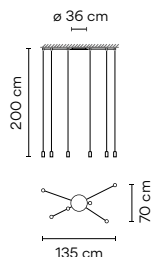

0366

Finishes
● 04/ __ Black (RAL 9005)

LED temperature colour
/1_ 2700 K CRI >80 2942 lm 109 lm/W

Control
0366 __ / _ A
DALI-2, 1-10V, Push

0366 __ / _ Z
Casambi

Materials
Diffuser: Polycarbonate. Body: Aluminum.
Canopy: Steel.

Light Source and electronics
6 x LED 4,5 W 350 mA
Constant Current 350 mA
100~240V 50/60Hz

Packaging
1 Box 0,27 x 0,60 x 0,60 m
Vol 0,0972 m³
Gross weight 6,7 Kg Net weight 6,03 Kg

Notes
Without pressed-glass diffuser.

UNTIL STOCK RUNS OUT