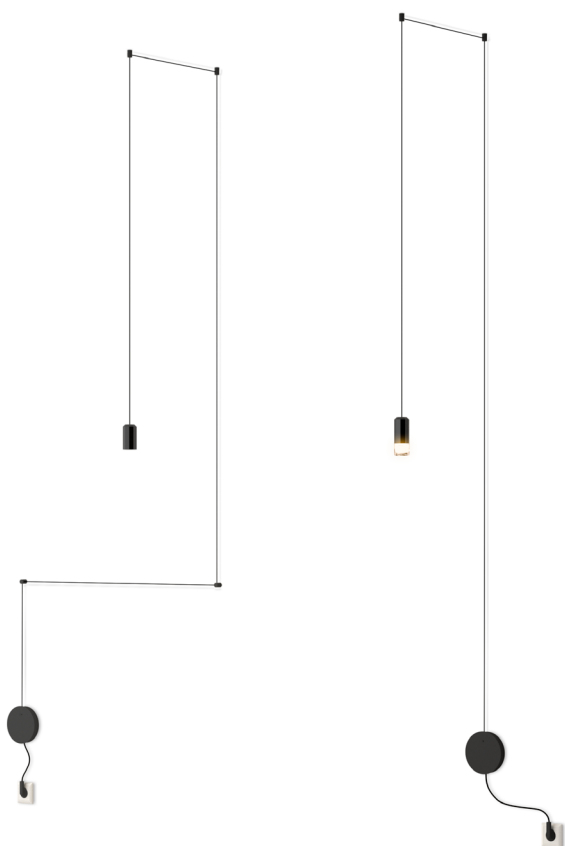

Wireflow FreeForm

Design by Arik Levy

Crafted of lean, electrical cables that trace airy, geometric outlines, Free Form is equal parts light and fluidity. The customisable fixture features endlessly adjustable shapes and heights, LED light points, and a wall or ceiling canopy to suit any space.

Pendants