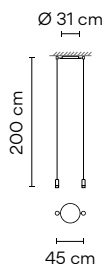

1 x LED 4,5 W 350 mA
Constant Current 350 mA
100~240V 50/60Hz

Packaging

1 Box 0,13 x 0,20 x 0,20 m
Vol 0,0055 m³
Gross weight 1,5 Kg Net weight 1,35 Kg

Notes

Electric cable 2,5 m. With plug.
Dimmer push button on the wall plate.
Without pressed-glass diffuser.

1 x LED 4,5 W 350 mA
Constant Current 350 mA
100~240V 50/60Hz

Packaging

1 Box 0,26 x 0,26 x 0,26 m
Vol 0,0175 m³
Gross weight 1,9 Kg Net weight 1,71 Kg

Notes

Electric cable 2,5 m. With plug.
Dimmer push button on the wall plate.
Without pressed-glass diffuser.

Materials

Diffuser: Pressed-glass. Body: Aluminum.
Canopy: Steel.

Light Source and electronics

2 x LED 4,5 W 350 mA
Constant Current 350 mA
100~240V 50/60Hz

Packaging

1 Box 0,27 x 0,60 x 0,60 m
Vol 0,0972 m³
Gross weight 4,6 Kg Net weight 4,14 Kg