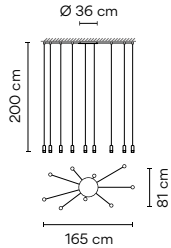

0360

Finishes
● 04/ _ _ Black
(RAL 9005)

LED temperature colour
/1 _ 2700 K **D** > 4365 lm 121 lm/W
/2 _ 3000 K **E** > 4365 lm 121 lm/W
/3 _ 3500 K **E** > 4502,7 lm 125,1 lm/W

Control
0360 _ _ / _ A
DALI, 1-10V, Push
0360 _ _ / _ Z
Casambi

Materials
Diffuser: Pressed-glass. Body: Aluminum.
Canopy: Steel.

Light Source and electronics
9 x LED 4,5 W 350 mA
Constant Current 350 mA
100~240V 50/60Hz

Packaging
1 Box 0,27 x 0,60 x 0,60 m
Vol 0,0972 m³
Gross weight 9,1 Kg Net weight 8,19 Kg

Notes
Pressed-glass diffuser.
UNTIL STOCK RUNS OUT

LED IP20 CE EAC Bi-volt

0361

Finishes
● 04/ _ _ Black
(RAL 9005)

LED temperature colour
/1 _ 2700 K **D** > 485 lm 121 lm/W
/2 _ 3000 K **E** > 485 lm 121 lm/W
/3 _ 3500 K **E** > 500,3 lm 125,10 lm/W

Control
0361 _ _ / _ 1
DALI
0361 _ _ / _ B
1-10V, Push
0361 _ _ / _ Z
Casambi

Materials
Diffuser: Polycarbonate. Body: Aluminum.
Canopy: Steel.

Light Source and electronics
1 x LED 4,5 W 700 mA
Constant Current 350 mA
100~240V 50/60Hz

Packaging
1 Box 0,25 x 0,42 x 0,42 m
Vol 0,0441 m³
Gross weight 2,6 Kg Net weight 2,34 Kg

Notes
Without pressed-glass diffuser.
Additional cable length personalisation

LED IP20 CE EAC Bi-volt