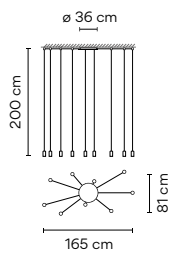

Finishes
● 04/ _ _ Black
(RAL 9005)

LED temperature colour
/1_ 2700 K
CRI >80 4412 lm 109 lm/W

Control
0369 _ _ / _ A
DALI-2, 1-10V, Push
0369 _ _ / _ Z
Casambi

Materials

Diffuser: Polycarbonate. Body: Aluminum.
Canopy: Steel.

Light Source and electronics

9 x LED 4,5 W 350 mA
Constant Current 350 mA
100~240V 50/60Hz

Packaging

1 Box 0,27 x 0,60 x 0,60 m
Vol 0,0972 m³
Gross weight 9,1 Kg Net weight 8,19 Kg

Notes

Without pressed-glass diffuser.

UNTIL STOCK RUNS OUT