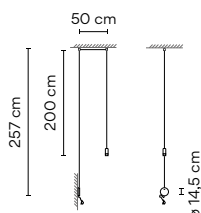

Materials

Diffuser: Pressed-glass. Body: Aluminum.
Canopy: Steel.

Light Source and electronics

1 x LED 4,5 W 350 mA
Constant Current 350 mA
100~240V 50/60Hz

Packaging

1 Box 0,26 x 0,26 x 0,26 m
Vol 0,0175 m³
Gross weight 1,9 Kg Net weight 1,71 Kg

Notes

Electric cable 2,5 m. With plug.
Dimmer push button on the wall plate.
Without pressed-glass diffuser.

0349

Finishes
● 04/ __ Black (RAL 9005)

LED temperature colour
/1_ 2700 K CRI >90 970 lm 121 lm/W
/2_ 3000 K CRI >90 970 lm 121 lm/W
/3_ 3500 K CRI >90 1000,6 lm 125,1 lm/W

Control
0349 __ / _ A
DALI-2, 1-10V, Push
0349 __ / _ Z
Casambi