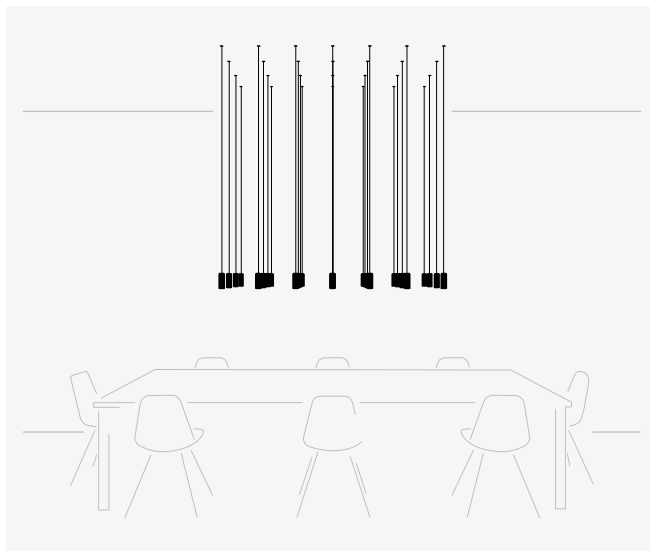

Notes

Without pressed-glass diffuser.

UNTIL STOCK RUNS OUT

Composing pendants

Next sketches are composed by one or more compositions

28 x 0361.

28 x 0345.

6 x 0345.