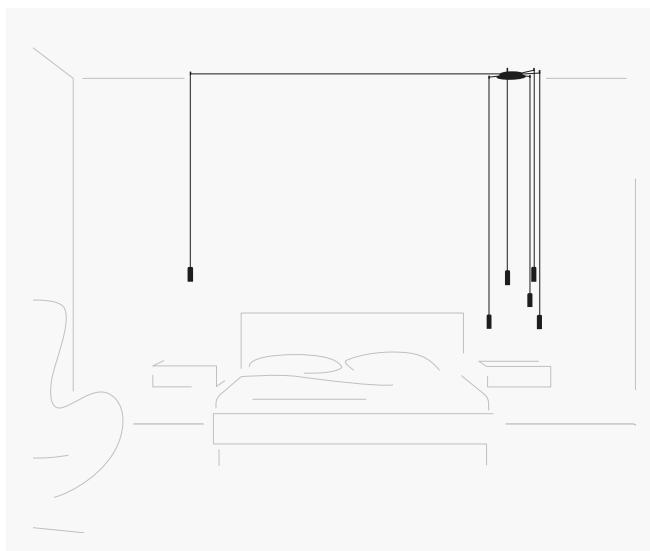

Notes

Without pressed-glass diffuser.

UNTIL STOCK RUNS OUT

Composing pendants

Next sketches are composed by one or more compositions

28 x 0361.

28 x 0345.

6 x 0345.