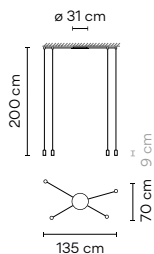

0364

Finishes
● 04/ __ Black (RAL 9005)

LED temperature colour
/1_ 2700 K CRI >80 1471 lm 109 lm/W

Control
0364 __ / _ A
DALI-2, 1-10V, Push

0364 __ / _ Z
Casambi

Materials
Diffuser: Polycarbonate. Body: Aluminum.
Canopy: Steel.

Light Source and electronics
4 x LED 4,5 W 350 mA
Constant Current 350 mA
100~240V 50/60Hz

Packaging
1 Box 0,27 x 0,60 x 0,60 m
Vol 0,0972 m³
Gross weight 5,6 Kg Net weight 5,04 Kg

Notes
Without pressed-glass diffuser.

UNTIL STOCK RUNS OUT