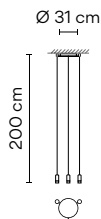

0350

Finishes
● 04/ _ _ Black (RAL 9005)

LED temperature colour
/1 _ 2700 K **D** CRI >90 1455 lm 121 lm/W
/2 _ 3000 K **E** CRI >90 1455 lm 121 lm/W
/3 _ 3500 K **E** CRI >90 1500,9 lm 125,1 lm/W

Control
0350 _ _ / _ A DALI-2, 1-10V, Push
0350 _ _ / _ Z Casambi

Materials
Diffuser: Pressed-glass. Body: Aluminum. Canopy: Steel.

Light Source and electronics
3 x LED 4,5 W 350 mA
Constant Current 350 mA
100~240V 50/60Hz

Packaging
1 Box 0,27 x 0,60 x 0,60 m
Vol 0,0972 m³
Gross weight 5,2 Kg Net weight 4,68 Kg

Notes
Pressed-glass diffuser.
UNTIL STOCK RUNS OUT