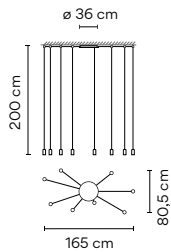

Finishes
● 04/ _ _ Black
(RAL 9005)

LED temperature colour
/1_ 2700 K
CRI >80 3922 lm 109 lm/W

Control
0368 _ _ / _ A
DALI-2, 1-10V, Push
0368 _ _ / _ Z
Casambi

Materials

Diffuser: Polycarbonate. Body: Aluminum.
Canopy: Steel.

Light Source and electronics

8 x LED 4,5 W 350 mA
Constant Current 350 mA
100~240V 50/60Hz

Packaging

1 Box 0,27 x 0,60 x 0,60 m
Vol 0,0972 m³
Gross weight 8,4 Kg Net weight 7,56 Kg

Notes

Without pressed-glass diffuser.

UNTIL STOCK RUNS OUT

0369