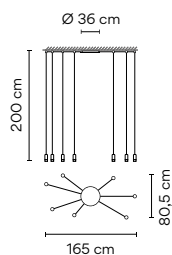

0356

Finishes ● 04/ __ Black (RAL 9005)	LED temperature colour /1 _ 2700 K D >90 3395 lm 121 lm/W /2 _ 3000 K E >90 3395 lm 121 lm/W /3 _ 3500 K E >90 3502,1 lm 125,1 lm/W	Control 0356 __ / _ A DALI, 1-10V, Push 0356 __ / _ Z Casambi

Materials Diffuser: Pressed-glass. Body: Aluminum. Canopy: Steel. Light Source and electronics 7 x LED 4,5 W 350 mA Constant Current 350 mA 100~240V 50/60Hz	Packaging 1 Box 0,27 x 0,60 x 0,60 m Vol 0,0972 m³ Gross weight 7,9 Kg Net weight 7,11 Kg Notes Pressed-glass diffuser. UNTIL STOCK RUNS OUT