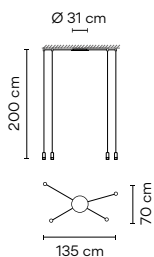

1 x LED 4,5 W 350 mA
Constant Current 350 mA
100~240V 50/60Hz

Packaging

1 Box 0,13 x 0,20 x 0,20 m
Vol 0,0055 m³
Gross weight 1,5 Kg Net weight 1,35 Kg

Notes

Electric cable 2,5 m. With plug.
Dimmer push button on the wall plate.
Without pressed-glass diffuser.

1 x LED 4,5 W 350 mA
Constant Current 350 mA
100~240V 50/60Hz

Packaging

1 Box 0,26 x 0,26 x 0,26 m
Vol 0,0175 m³
Gross weight 1,9 Kg Net weight 1,71 Kg

Notes

Electric cable 2,5 m. With plug.
Dimmer push button on the wall plate.
Without pressed-glass diffuser.

Materials

Diffuser: Pressed-glass. Body: Aluminum.
Canopy: Steel.

Light Source and electronics

2 x LED 4,5 W 350 mA
Constant Current 350 mA
100~240V 50/60Hz

Packaging

1 Box 0,27 x 0,60 x 0,60 m
Vol 0,0972 m³
Gross weight 4,6 Kg Net weight 4,14 Kg

Packaging
 1 Box 0,27 x 0,60 x 0,60 m
 Vol 0,0972 m³
 Gross weight 5,2 Kg Net weight 4,68 Kg

Notes
 Pressed-glass diffuser.
UNTIL STOCK RUNS OUT

0351

Finishes
 ● 04/ _ _ Black (RAL 9005)

LED temperature colour
 /1 _ 2700 K **D** CRI >90 1940 lm 121 lm/W
 /2 _ 3000 K **E** CRI >90 1940 lm 121 lm/W
 /3 _ 3500 K **E** CRI >90 2001,2 lm 125,1 lm/W