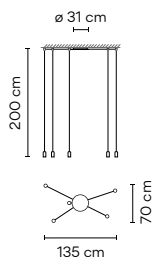

0365

Finishes
● 04/ __ Black (RAL 9005)

LED temperature colour
/1_ 2700 K CRI >80 2451 lm 109 lm/W

Control
0365 __ / _ A
DALI-2, 1-10V, Push

0365 __ / _ Z
Casambi

Materials
Diffuser: Polycarbonate. Body: Aluminum.
Canopy: Steel.

Light Source and electronics
5 x LED 4,5 W 350 mA
Constant Current 350 mA
100~240V 50/60Hz

Packaging
1 Box 0,27 x 0,60 x 0,60 m
Vol 0,0972 m³
Gross weight 5,04 Kg Net weight 5,49 Kg

Notes
Without pressed-glass diffuser.

UNTIL STOCK RUNS OUT