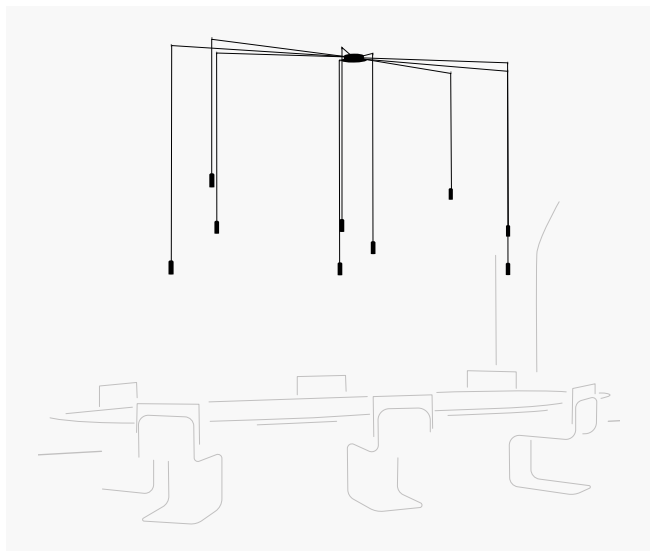

Composing pendants

Next sketches are composed by one or more compositions

---

9 x 0361.

Each project is unique.
Visit vibia.com and
chose among multiple
compositions designed
and adapted to your
project needs.

Personalise your own
Wireflow FreeForm
composition quick
and easy at vibia.com