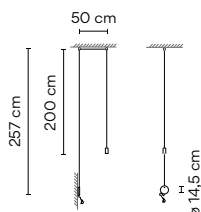

0347

Finishes
● 04/ __ Black (RAL 9005)

LED temperature colour
/1_ 2700 K CRI >80 490 lm 109 lm/W

Control
0347 __ / _ 5
Push

Materials

Diffuser: Polycarbonate. Body: Aluminum.
Canopy: Steel.

Light Source and electronics

1 x LED 4,5 W 350 mA
Constant Current 350 mA
100~240V 50/60Hz

Packaging

1 Box 0,13 x 0,20 x 0,20 m
Vol 0,0055 m³
Gross weight 1,5 Kg Net weight 1,35 Kg

Notes

Electric cable 2,5 m. With plug.
Dimmer push button on the wall plate.
Without pressed-glass diffuser.

0348

Finishes
● 04/ __ Black (RAL 9005)

LED temperature colour
/1_ 2700 K CRI >80 490 lm 109 lm/W

Control
0348 __ / _ 5
Push