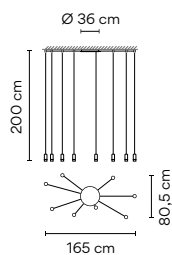

0358

Finishes ● 04/ __ Black (RAL 9005)	LED temperature colour /1 _ 2700 K D >90 3880 lm 121 lm/W /2 _ 3000 K E >90 3880 lm 121 lm/W /3 _ 3500 K E >90 4002,4 lm 125,1 lm/W	Control 0358 __ / _ A DALI, 1-10V, Push 0358 __ / _ Z Casambi

Materials Diffuser: Pressed-glass. Body: Aluminum. Canopy: Steel. Light Source and electronics 8 x LED 4,5 W 350 mA Constant Current 350 mA 100~240V 50/60Hz	Packaging 1 Box 0,27 x 0,60 x 0,60 m Vol 0,0972 m³ Gross weight 8,4 Kg Net weight 7,56 Kg Notes Pressed-glass diffuser. UNTIL STOCK RUNS OUT