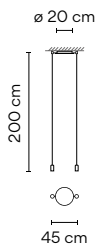

Materials
Diffuser: Pressed-glass. Body: Aluminum.
Canopy: Steel.

Light Source and electronics
9 x LED 4,5 W 350 mA
Constant Current 350 mA
100~240V 50/60Hz

Packaging
1 Box 0,27 x 0,60 x 0,60 m
Vol 0,0972 m³
Gross weight 9,1 Kg Net weight 8,19 Kg

Packaging
1 Box 0,25 x 0,42 x 0,42 m
Vol 0,0441 m³
Gross weight 2,6 Kg Net weight 2,34 Kg

Notes
Without pressed-glass diffuser.
Additional cable length personalisation

LED IP20 CE EAC Bi-volt

0362

Finishes
● 04/ _ _ Black
(RAL 9005)