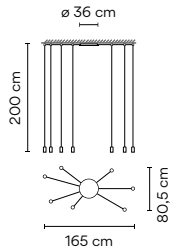

0367

Finishes
● 04/ _ _ Black
(RAL 9005)

LED temperature colour
/1_ 2700 K
CRI >80 3432 lm 109 lm/W

Control
0367 _ _ / _ A
DALI-2, 1-10V, Push
0367 _ _ / _ Z
Casambi

Materials

Diffuser: Polycarbonate. Body: Aluminum.
Canopy: Steel.

Light Source and electronics

7 x LED 4,5 W 350 mA
Constant Current 350 mA
100~240V 50/60Hz

Packaging

1 Box 0,27 x 0,60 x 0,60 m
Vol 0,0972 m³
Gross weight 7,9 Kg Net weight 7,11 Kg

Notes

Without pressed-glass diffuser.

UNTIL STOCK RUNS OUT

0368